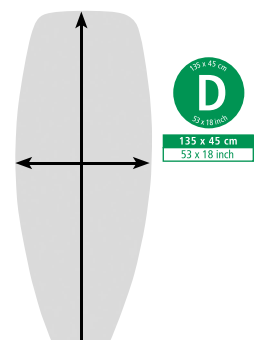

HEAT RESISTANT PARKING ZONE

- Suitable for standard and steam irons

SILICONE HEAT PAD

- Suitable for standard and steam irons

IRONING BOARD DIMENSIONS

SIZE A
110 x 30 cm

SIZE B
124 x 38 cm

SIZE C
124 x 45 cm