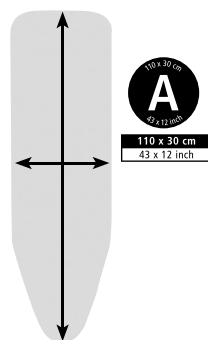

HEAT RESISTANT PARKING ZONE

- Suitable for standard and steam irons

SILICONE HEAT PAD

- Suitable for standard and steam irons

IRONING BOARD DIMENSIONS

SIZE A
110 x 30 cm

SIZE B
124 x 38 cm

SIZE C
124 x 45 cm