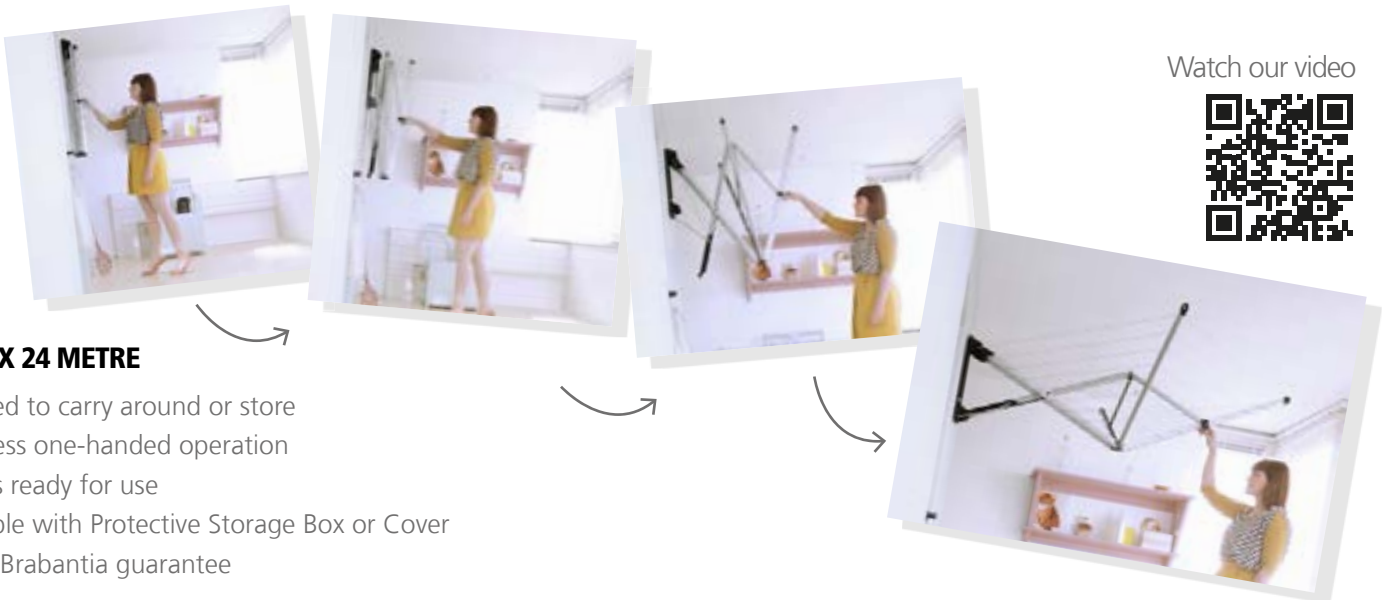

1

Watch our video

WALLFIX 24 METRE

- No need to carry around or store
- Effortless one-handed operation
- Always ready for use
- Available with Protective Storage Box or Cover
- 5 year Brabantia guarantee