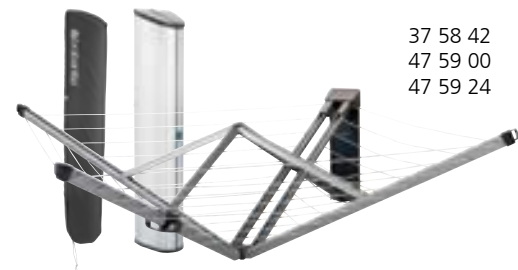

Article
Number

*/N Description

Pack
Qty

10 03 69

SMARTLIFT - 4 ARMS - SILVER (3)

60 metres - Plastic Ground Tube and Cover + Peg Bag

1

37 58 42
47 59 00
47 59 24