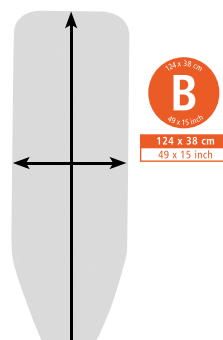

HEAT RESISTANT PARKING ZONE

- Suitable for standard and steam irons

SILICONE HEAT PAD

- Suitable for standard and steam irons

IRONING BOARD DIMENSIONS

SIZE A
110 x 30 cm

SIZE B
124 x 38 cm

SIZE C
124 x 45 cm