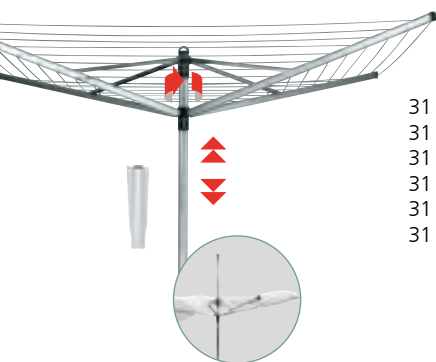

ROTARIES

ESSENTIAL – SILVER (1)

31 06 45		3 arms – 30 metres – Plastic Ground Tube 35 mm	1
31 06 69		4 arms – 40 metres – Plastic Ground Tube 35 mm	1
32 32 01		4 arms – 40 metres – Plastic Ground Tube 35 mm + Cover	1
31 06 83		4 arms – 50 metres – Plastic Ground Tube 35 mm	1

TOPSPINNER – 4 ARMS – SILVER (2)

31 07 68		40 metres – Plastic Concrete Tube 45 mm	1
31 07 44		40 metres – Metal Ground Spike 45 mm	1
31 08 43		50 metres – Plastic Concrete Tube 45 mm	1
31 08 05		50 metres – Metal Ground Spike 45 mm	1
31 08 67		60 metres – Metal Ground Spike 45 mm	1
31 08 29		50 metres – Metal Ground Spike 45 mm + Cover	1

LIFT-O-MATIC – 4 ARMS – SILVER (2)

31 09 28		40 metres – Metal Ground Spike 45 mm	1
31 09 42		50 metres – Metal Ground Spike 45 mm	1
31 10 00		60 metres – Metal Ground Spike 45 mm	1
31 09 66		50 metres – Metal Ground Spike 45 mm and Cover	1
31 13 21		50 metres – Metal Ground Spike 45 mm and Cover + Peg Bag + Pegs	1
31 10 48		60 metres – Metal Ground Spike 45 mm and Cover	1

LIFT-O-MATIC ADVANCE – 4 ARMS – SILVER (3)

10 02 22		50 metres – Plastic Concrete Tube 50 mm and Cover + Peg Bag	1
10 02 46		50 metres – Metal Ground Spike and Cover + Peg Bag	1
10 02 60		60 metres – Plastic Concrete Tube 50 mm and Cover + Peg Bag	1