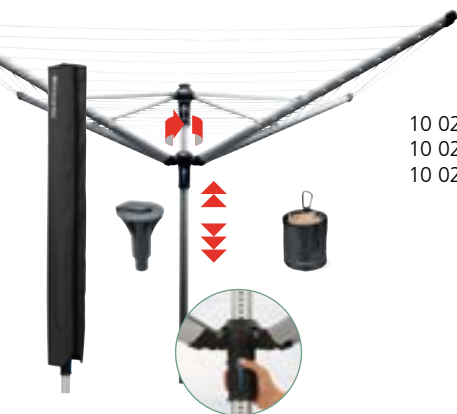

ROTARIES

ESSENTIAL – SILVER (1)

31 06 45		3 arms – 30 metres – Plastic Ground Tube 35 mm	1
31 06 69		4 arms – 40 metres – Plastic Ground Tube 35 mm	1
32 32 01		4 arms – 40 metres – Plastic Ground Tube 35 mm + Cover	1
31 06 83		4 arms – 50 metres – Plastic Ground Tube 35 mm	1

TOPSPINNER – 4 ARMS – SILVER (2)

31 07 68		40 metres – Plastic Concrete Tube 45 mm	1
31 07 44		40 metres – Metal Ground Spike 45 mm	1
31 08 43		50 metres – Plastic Concrete Tube 45 mm	1
31 08 05		50 metres – Metal Ground Spike 45 mm	1
31 08 67		60 metres – Metal Ground Spike 45 mm	1
31 08 29		50 metres – Metal Ground Spike 45 mm + Cover	1

LIFT-O-MATIC – 4 ARMS – SILVER (2)

31 09 28		40 metres – Metal Ground Spike 45 mm	1
31 09 42		50 metres – Metal Ground Spike 45 mm	1
31 10 00		60 metres – Metal Ground Spike 45 mm	1
31 09 66		50 metres – Metal Ground Spike 45 mm and Cover	1
31 13 21		50 metres – Metal Ground Spike 45 mm and Cover + Peg Bag + Pegs	1
31 10 48		60 metres – Metal Ground Spike 45 mm and Cover	1

LIFT-O-MATIC ADVANCE – 4 ARMS – SILVER (3)

10 02 22		50 metres – Plastic Concrete Tube 50 mm and Cover + Peg Bag	1
10 02 46		50 metres – Metal Ground Spike and Cover + Peg Bag	1
10 02 60		60 metres – Plastic Concrete Tube 50 mm and Cover + Peg Bag	1