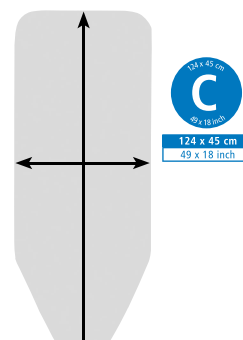

HEAT RESISTANT PARKING ZONE

- Suitable for standard and steam irons

SILICONE HEAT PAD

- Suitable for standard and steam irons

IRONING BOARD DIMENSIONS

SIZE A
110 x 30 cm

SIZE B
124 x 38 cm

SIZE C
124 x 45 cm